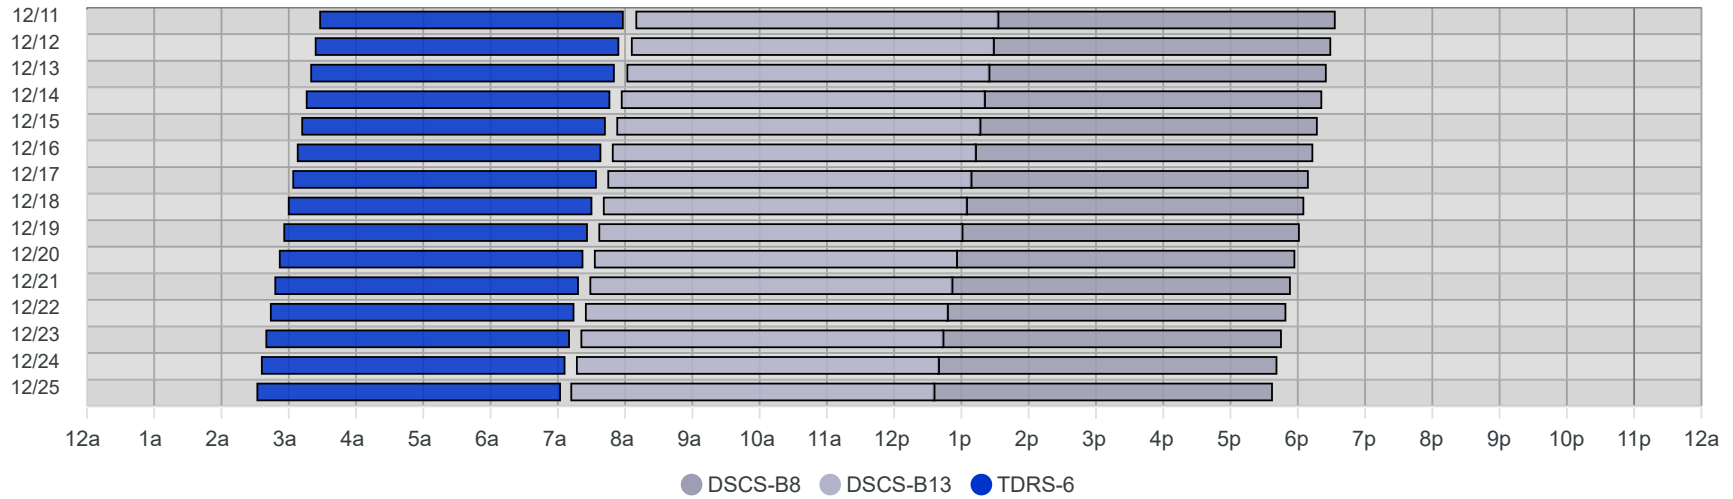

South Pole Satellite Schedule (NZDT)

Date	TDRS-6 Pass 1			DSCS-B13 Pass 1			DSCS-B8 Pass 1		
	Start	End	Dur	Start	End	Dur	Start	End	Dur
12/11/24	3:28 AM	7:58 AM	4:30	8:10 AM	1:33 PM	5:23	1:32 PM	6:33 PM	5:01
12/12/24	3:24 AM	7:54 AM	4:30	8:06 AM	1:29 PM	5:23	1:28 PM	6:29 PM	5:01
12/13/24	3:20 AM	7:50 AM	4:30	8:02 AM	1:25 PM	5:23	1:24 PM	6:25 PM	5:01
12/14/24	3:16 AM	7:46 AM	4:30	7:57 AM	1:21 PM	5:24	1:20 PM	6:21 PM	5:01
12/15/24	3:12 AM	7:42 AM	4:30	7:53 AM	1:17 PM	5:24	1:16 PM	6:17 PM	5:01
12/16/24	3:08 AM	7:38 AM	4:30	7:49 AM	1:13 PM	5:24	1:12 PM	6:13 PM	5:01
12/17/24	3:04 AM	7:34 AM	4:30	7:45 AM	1:09 PM	5:24	1:08 PM	6:09 PM	5:01
12/18/24	3:00 AM	7:30 AM	4:30	7:41 AM	1:05 PM	5:24	1:04 PM	6:04 PM	5:00
12/19/24	2:56 AM	7:26 AM	4:30	7:37 AM	1:01 PM	5:24	1:00 PM	6:01 PM	5:01
12/20/24	2:52 AM	7:22 AM	4:30	7:33 AM	12:56 PM	5:23	12:56 PM	5:57 PM	5:01
12/21/24	2:48 AM	7:18 AM	4:30	7:29 AM	12:52 PM	5:23	12:51 PM	5:53 PM	5:02
12/22/24	2:44 AM	7:14 AM	4:30	7:25 AM	12:48 PM	5:23	12:47 PM	5:48 PM	5:01
12/23/24	2:40 AM	7:10 AM	4:30	7:21 AM	12:44 PM	5:23	12:43 PM	5:45 PM	5:02
12/24/24	2:36 AM	7:06 AM	4:30	7:17 AM	12:40 PM	5:23	12:39 PM	5:41 PM	5:02
12/25/24	2:32 AM	7:02 AM	4:30	7:12 AM	12:36 PM	5:24	12:35 PM	5:37 PM	5:02