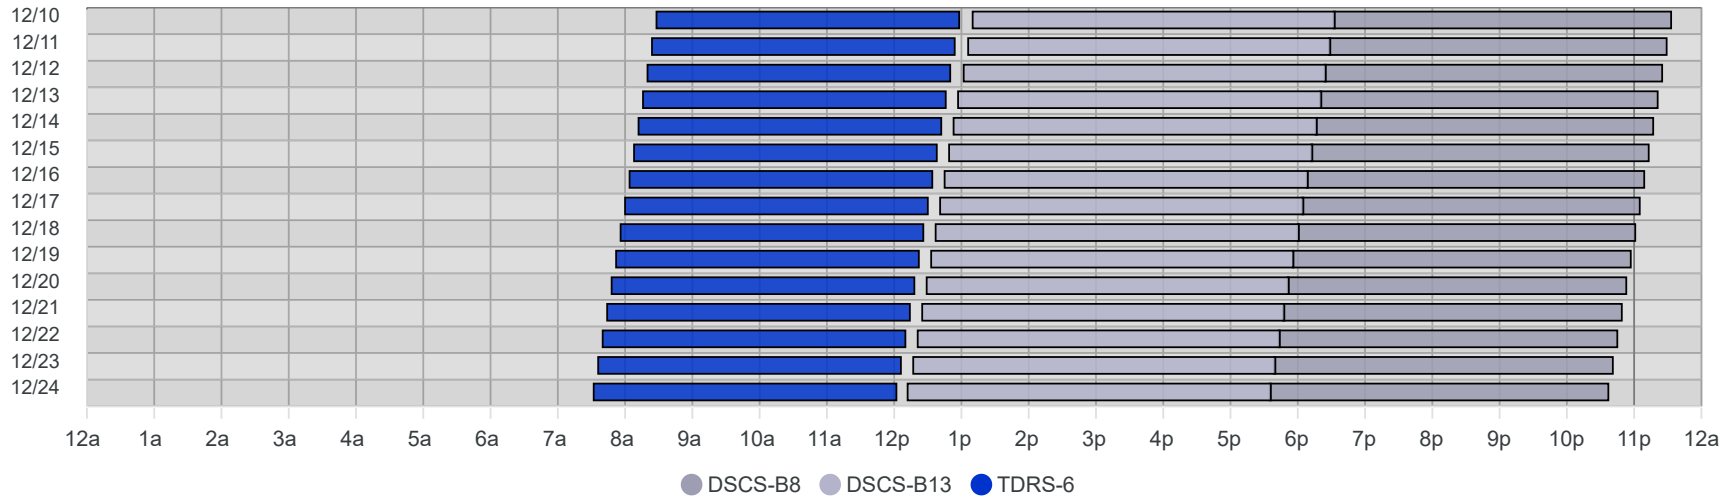

South Pole Satellite Schedule (CST)

Date	TDRS-6 Pass 1			DSCS-B13 Pass 1			DSCS-B8 Pass 1		
	Start	End	Dur	Start	End	Dur	Start	End	Dur
12/10/24	8:28 AM	12:58 PM	4:30	1:10 PM	6:33 PM	5:23	6:32 PM	11:33 PM	5:01
12/11/24	8:24 AM	12:54 PM	4:30	1:06 PM	6:29 PM	5:23	6:28 PM	11:29 PM	5:01
12/12/24	8:20 AM	12:50 PM	4:30	1:02 PM	6:25 PM	5:23	6:24 PM	11:25 PM	5:01
12/13/24	8:16 AM	12:46 PM	4:30	12:57 PM	6:21 PM	5:24	6:20 PM	11:21 PM	5:01
12/14/24	8:12 AM	12:42 PM	4:30	12:53 PM	6:17 PM	5:24	6:16 PM	11:17 PM	5:01
12/15/24	8:08 AM	12:38 PM	4:30	12:49 PM	6:13 PM	5:24	6:12 PM	11:13 PM	5:01
12/16/24	8:04 AM	12:34 PM	4:30	12:45 PM	6:09 PM	5:24	6:08 PM	11:09 PM	5:01
12/17/24	8:00 AM	12:30 PM	4:30	12:41 PM	6:05 PM	5:24	6:04 PM	11:05 PM	5:01
12/18/24	7:56 AM	12:26 PM	4:30	12:37 PM	6:01 PM	5:24	6:00 PM	11:01 PM	5:01
12/19/24	7:52 AM	12:22 PM	4:30	12:33 PM	5:56 PM	5:23	5:56 PM	10:57 PM	5:01
12/20/24	7:48 AM	12:18 PM	4:30	12:29 PM	5:52 PM	5:23	5:51 PM	10:53 PM	5:02
12/21/24	7:44 AM	12:14 PM	4:30	12:25 PM	5:48 PM	5:23	5:47 PM	10:49 PM	5:02
12/22/24	7:40 AM	12:10 PM	4:30	12:21 PM	5:44 PM	5:23	5:43 PM	10:45 PM	5:02
12/23/24	7:36 AM	12:06 PM	4:30	12:17 PM	5:40 PM	5:23	5:39 PM	10:41 PM	5:02
12/24/24	7:32 AM	12:02 PM	4:30	12:12 PM	5:36 PM	5:24	5:35 PM	10:37 PM	5:02