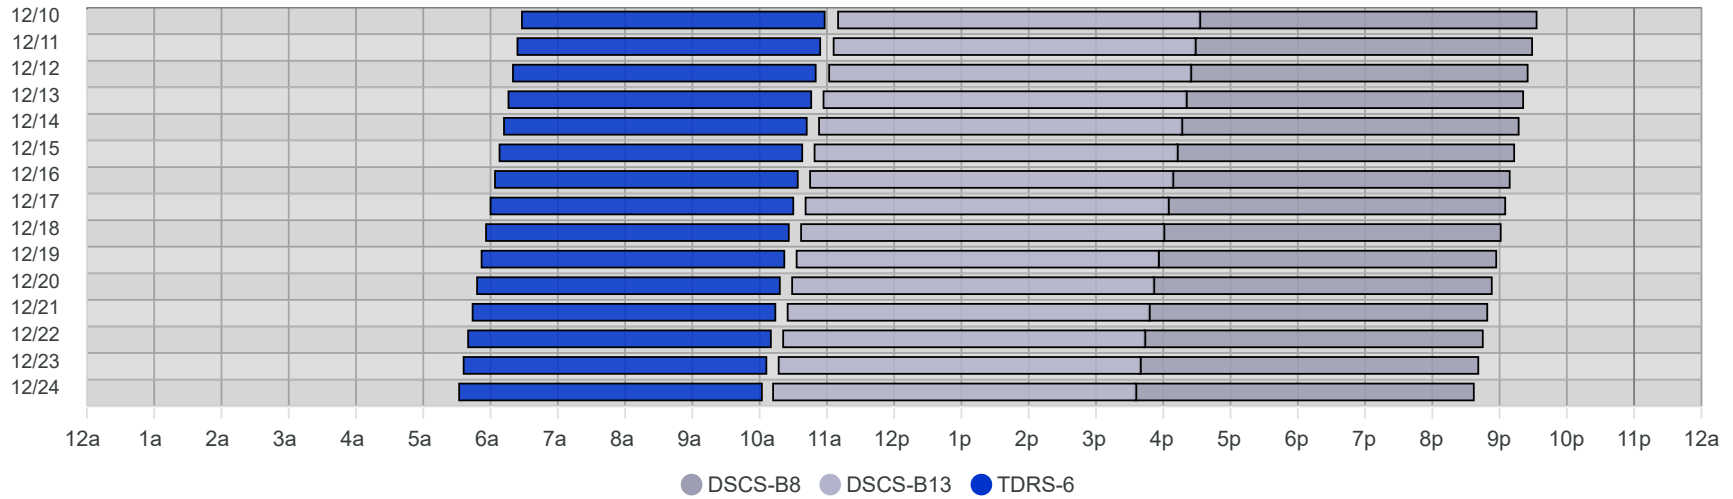

South Pole Satellite Schedule (PST)

Date	TDRS-6 Pass 1			DSCS-B13 Pass 1			DSCS-B8 Pass 1		
	Start	End	Dur	Start	End	Dur	Start	End	Dur
12/10/24	6:28 AM	10:58 AM	4:30	11:10 AM	4:33 PM	5:23	4:32 PM	9:33 PM	5:01
12/11/24	6:24 AM	10:54 AM	4:30	11:06 AM	4:29 PM	5:23	4:28 PM	9:29 PM	5:01
12/12/24	6:20 AM	10:50 AM	4:30	11:02 AM	4:25 PM	5:23	4:24 PM	9:25 PM	5:01
12/13/24	6:16 AM	10:46 AM	4:30	10:57 AM	4:21 PM	5:24	4:20 PM	9:21 PM	5:01
12/14/24	6:12 AM	10:42 AM	4:30	10:53 AM	4:17 PM	5:24	4:16 PM	9:17 PM	5:01
12/15/24	6:08 AM	10:38 AM	4:30	10:49 AM	4:13 PM	5:24	4:12 PM	9:13 PM	5:01
12/16/24	6:04 AM	10:34 AM	4:30	10:45 AM	4:09 PM	5:24	4:08 PM	9:09 PM	5:01
12/17/24	6:00 AM	10:30 AM	4:30	10:41 AM	4:05 PM	5:24	4:04 PM	9:05 PM	5:01
12/18/24	5:56 AM	10:26 AM	4:30	10:37 AM	4:01 PM	5:24	4:00 PM	9:01 PM	5:01
12/19/24	5:52 AM	10:22 AM	4:30	10:33 AM	3:56 PM	5:23	3:56 PM	8:57 PM	5:01
12/20/24	5:48 AM	10:18 AM	4:30	10:29 AM	3:52 PM	5:23	3:51 PM	8:53 PM	5:02
12/21/24	5:44 AM	10:14 AM	4:30	10:25 AM	3:48 PM	5:23	3:47 PM	8:49 PM	5:02
12/22/24	5:40 AM	10:10 AM	4:30	10:21 AM	3:44 PM	5:23	3:43 PM	8:45 PM	5:02
12/23/24	5:36 AM	10:06 AM	4:30	10:17 AM	3:40 PM	5:23	3:39 PM	8:41 PM	5:02
12/24/24	5:32 AM	10:02 AM	4:30	10:12 AM	3:36 PM	5:24	3:35 PM	8:37 PM	5:02