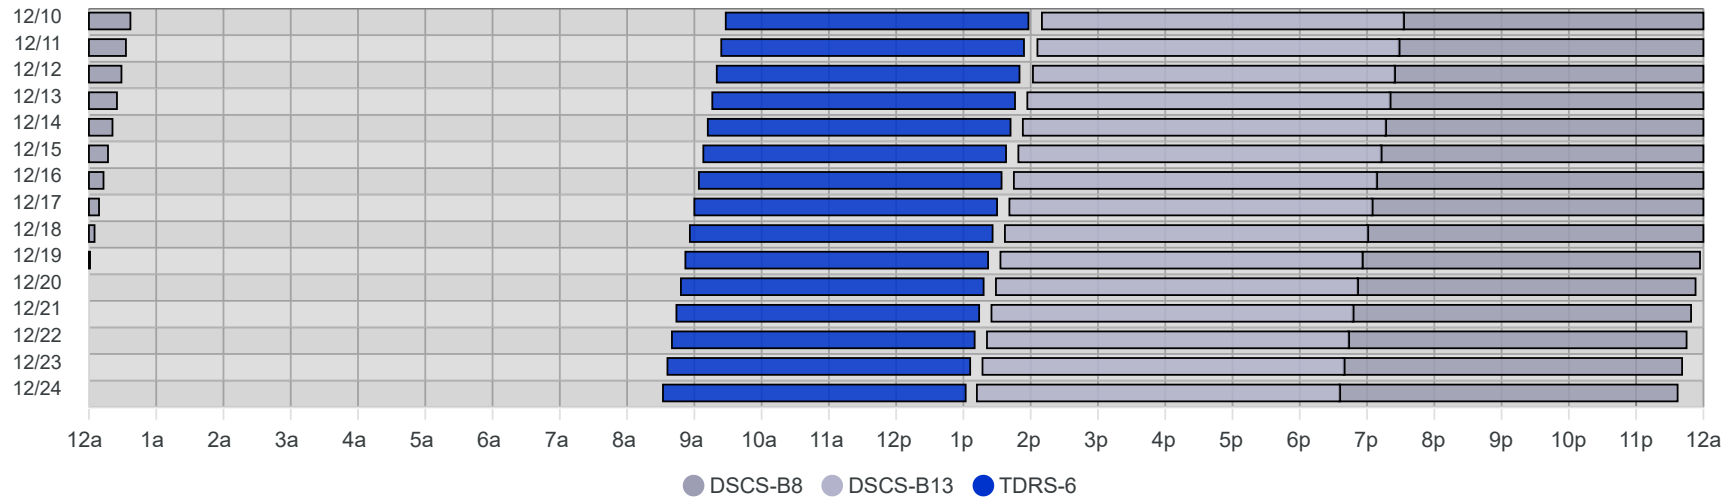

South Pole Satellite Schedule (EST)

Date	TDRS-6 Pass 1			DSCS-B13 Pass 1			DSCS-B8 Pass 1		
	Start	End	Dur	Start	End	Dur	Start	End	Dur
12/10/24	9:28 AM	1:58 PM	4:30	2:10 PM	7:33 PM	5:23	7:32 PM	Dec 11, 12:33 AM	5:01
12/11/24	9:24 AM	1:54 PM	4:30	2:06 PM	7:29 PM	5:23	7:28 PM	Dec 12, 12:29 AM	5:01
12/12/24	9:20 AM	1:50 PM	4:30	2:02 PM	7:25 PM	5:23	7:24 PM	Dec 13, 12:25 AM	5:01
12/13/24	9:16 AM	1:46 PM	4:30	1:57 PM	7:21 PM	5:24	7:20 PM	Dec 14, 12:21 AM	5:01
12/14/24	9:12 AM	1:42 PM	4:30	1:53 PM	7:17 PM	5:24	7:16 PM	Dec 15, 12:17 AM	5:01
12/15/24	9:08 AM	1:38 PM	4:30	1:49 PM	7:13 PM	5:24	7:12 PM	Dec 16, 12:13 AM	5:01
12/16/24	9:04 AM	1:34 PM	4:30	1:45 PM	7:09 PM	5:24	7:08 PM	Dec 17, 12:09 AM	5:01
12/17/24	9:00 AM	1:30 PM	4:30	1:41 PM	7:05 PM	5:24	7:04 PM	Dec 18, 12:05 AM	5:01
12/18/24	8:56 AM	1:26 PM	4:30	1:37 PM	7:01 PM	5:24	7:00 PM	Dec 19, 12:01 AM	5:01
12/19/24	8:52 AM	1:22 PM	4:30	1:33 PM	6:56 PM	5:23	6:56 PM	11:57 PM	5:01
12/20/24	8:48 AM	1:18 PM	4:30	1:29 PM	6:52 PM	5:23	6:51 PM	11:53 PM	5:02
12/21/24	8:44 AM	1:14 PM	4:30	1:25 PM	6:48 PM	5:23	6:47 PM	11:49 PM	5:02
12/22/24	8:40 AM	1:10 PM	4:30	1:21 PM	6:44 PM	5:23	6:43 PM	11:45 PM	5:02
12/23/24	8:36 AM	1:06 PM	4:30	1:17 PM	6:40 PM	5:23	6:39 PM	11:41 PM	5:02
12/24/24	8:32 AM	1:02 PM	4:30	1:12 PM	6:36 PM	5:24	6:35 PM	11:37 PM	5:02