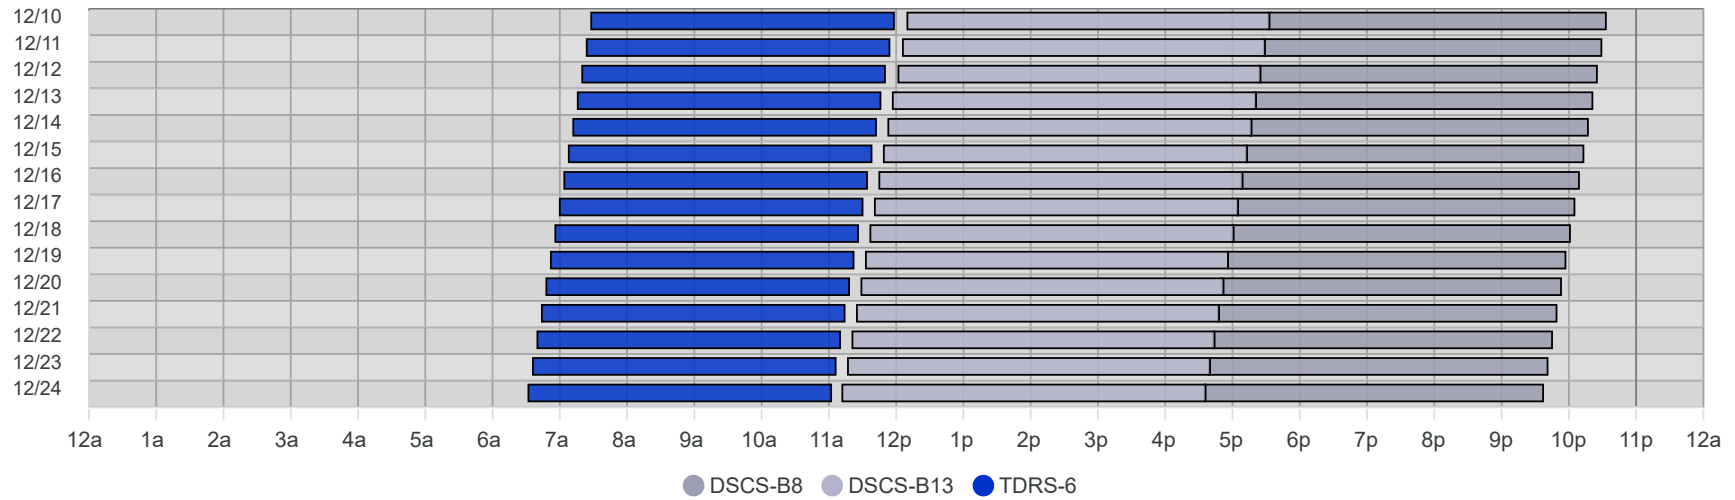

South Pole Satellite Schedule (MST)

Date	TDRS-6 Pass 1			DSCS-B13 Pass 1			DSCS-B8 Pass 1		
	Start	End	Dur	Start	End	Dur	Start	End	Dur
12/10/24	7:28 AM	11:58 AM	4:30	12:10 PM	5:33 PM	5:23	5:32 PM	10:33 PM	5:01
12/11/24	7:24 AM	11:54 AM	4:30	12:06 PM	5:29 PM	5:23	5:28 PM	10:29 PM	5:01
12/12/24	7:20 AM	11:50 AM	4:30	12:02 PM	5:25 PM	5:23	5:24 PM	10:25 PM	5:01
12/13/24	7:16 AM	11:46 AM	4:30	11:57 AM	5:21 PM	5:24	5:20 PM	10:20 PM	5:00
12/14/24	7:12 AM	11:42 AM	4:30	11:53 AM	5:17 PM	5:24	5:16 PM	10:17 PM	5:01
12/15/24	7:08 AM	11:38 AM	4:30	11:49 AM	5:13 PM	5:24	5:12 PM	10:13 PM	5:01
12/16/24	7:04 AM	11:34 AM	4:30	11:45 AM	5:09 PM	5:24	5:08 PM	10:09 PM	5:01
12/17/24	7:00 AM	11:30 AM	4:30	11:41 AM	5:05 PM	5:24	5:04 PM	10:04 PM	5:00
12/18/24	6:56 AM	11:26 AM	4:30	11:37 AM	5:01 PM	5:24	5:00 PM	10:01 PM	5:01
12/19/24	6:52 AM	11:22 AM	4:30	11:33 AM	4:56 PM	5:23	4:56 PM	9:57 PM	5:01
12/20/24	6:48 AM	11:18 AM	4:30	11:29 AM	4:52 PM	5:23	4:51 PM	9:53 PM	5:02
12/21/24	6:44 AM	11:14 AM	4:30	11:25 AM	4:48 PM	5:23	4:46 PM	9:49 PM	5:02
12/22/24	6:40 AM	11:10 AM	4:30	11:21 AM	4:44 PM	5:23	4:43 PM	9:45 PM	5:02
12/23/24	6:36 AM	11:06 AM	4:30	11:17 AM	4:40 PM	5:23	4:39 PM	9:41 PM	5:02
12/24/24	6:32 AM	11:02 AM	4:30	11:12 AM	4:36 PM	5:24	4:35 PM	9:37 PM	5:02