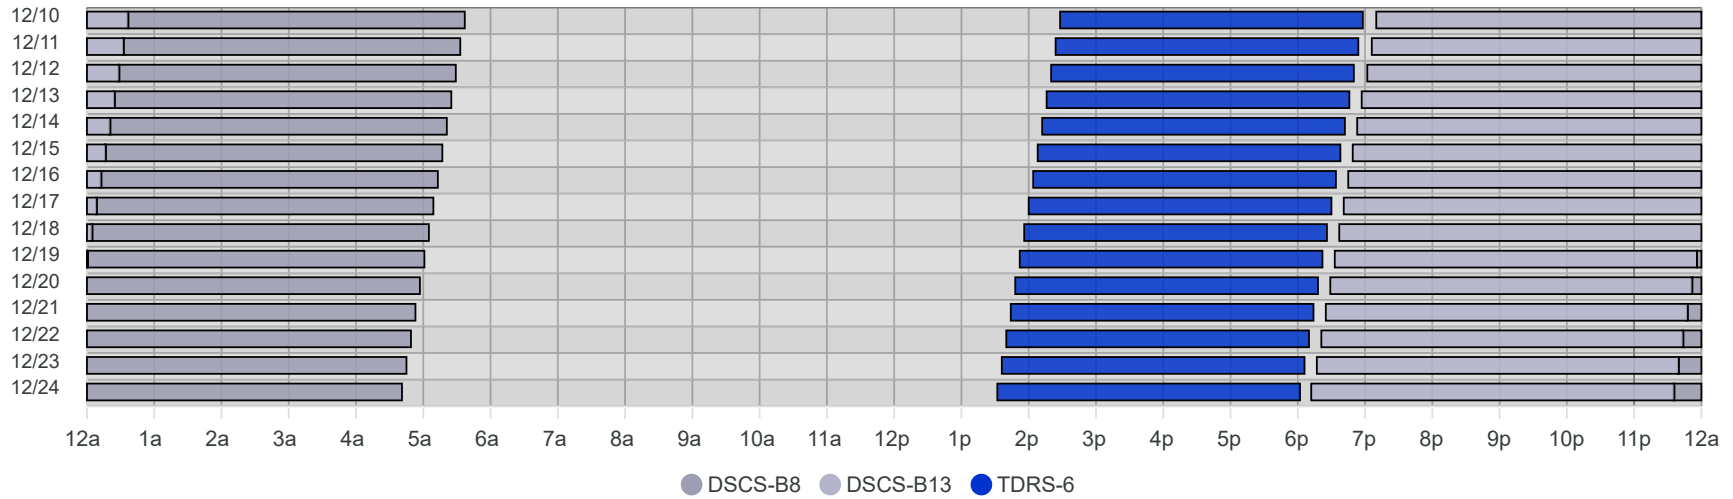

South Pole Satellite Schedule (UTC)

Date	TDRS-6 Pass 1			DSCS-B13 Pass 1			DSCS-B8 Pass 1			DSCS-B8 Pass 2			Total Dur
	Start	End	Dur	Start	End	Dur	Start	End	Dur	Start	End	Dur	
12/10/24	2:28 PM	6:58 PM	4:30	7:10 PM	Dec 11, 12:33 AM	5:23	12:36 AM	5:37 AM	5:01	No Pass			5:01
12/11/24	2:24 PM	6:54 PM	4:30	7:06 PM	Dec 12, 12:29 AM	5:23	12:32 AM	5:33 AM	5:01	No Pass			5:01
12/12/24	2:20 PM	6:50 PM	4:30	7:02 PM	Dec 13, 12:25 AM	5:23	12:28 AM	5:29 AM	5:01	No Pass			5:01
12/13/24	2:16 PM	6:46 PM	4:30	6:57 PM	Dec 14, 12:21 AM	5:24	12:24 AM	5:25 AM	5:01	No Pass			5:01
12/14/24	2:12 PM	6:42 PM	4:30	6:53 PM	Dec 15, 12:17 AM	5:24	12:20 AM	5:21 AM	5:01	No Pass			5:01
12/15/24	2:08 PM	6:38 PM	4:30	6:49 PM	Dec 16, 12:13 AM	5:24	12:16 AM	5:17 AM	5:01	No Pass			5:01
12/16/24	2:04 PM	6:34 PM	4:30	6:45 PM	Dec 17, 12:09 AM	5:24	12:12 AM	5:13 AM	5:01	No Pass			5:01
12/17/24	2:00 PM	6:30 PM	4:30	6:41 PM	Dec 18, 12:05 AM	5:24	12:08 AM	5:09 AM	5:01	No Pass			5:01
12/18/24	1:56 PM	6:26 PM	4:30	6:37 PM	Dec 19, 12:01 AM	5:24	12:04 AM	5:05 AM	5:01	No Pass			5:01
12/19/24	1:52 PM	6:22 PM	4:30	6:33 PM	11:56 PM	5:23	12:00 AM	5:01 AM	5:01	11:56 PM	Dec 20, 4:57 AM	5:01	10:02
12/20/24	1:48 PM	6:18 PM	4:30	6:29 PM	11:52 PM	5:23	11:51 PM	Dec 21, 4:53 AM	5:02	No Pass			5:02
12/21/24	1:44 PM	6:14 PM	4:30	6:25 PM	11:48 PM	5:23	11:47 PM	Dec 22, 4:49 AM	5:02	No Pass			5:02
12/22/24	1:40 PM	6:10 PM	4:30	6:21 PM	11:44 PM	5:23	11:43 PM	Dec 23, 4:45 AM	5:02	No Pass			5:02
12/23/24	1:36 PM	6:06 PM	4:30	6:17 PM	11:40 PM	5:23	11:39 PM	Dec 24, 4:41 AM	5:02	No Pass			5:02
12/24/24	1:32 PM	6:02 PM	4:30	6:12 PM	11:36 PM	5:24	11:35 PM	Dec 25, 4:37 AM	5:02	No Pass			5:02